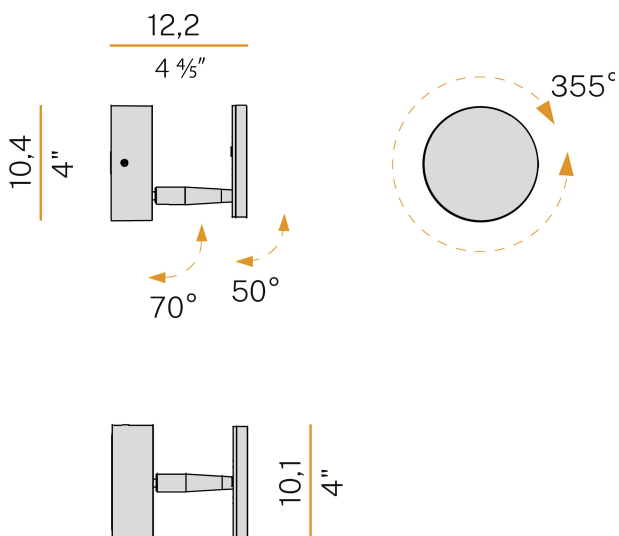

PANZERI

Bella

220-240V AC dimmable (Step DIM)

A05217.011.0509

Data sheet

CODE	A05217.011.0509
SYSTEM POWER CONSUMPTION	5W
EFFICACY	77.6lm/W
LIGHT SOURCE	LED
LIGHT SOURCE LIFETIME	L80 (B10) 70.000h
COLOUR TEMPERATURE	2700K Ra>90
LIGHT DISTRIBUTION	adjustable
POWER SUPPLY	220-240V AC
FREQUENCY	50/60Hz
ELECTRICAL CONFIGURATION	dimmable (Step DIM)
DRIVER	integrated included
NOMINAL LUMINOUS FLUX	460lm
LUMEN OUTPUT	388lm
EFFICIENCY	84.3%
WEIGHT	0,56 Kg
PROTECTION DEGREE	IP20
COLOUR TOLLERANCES	SDCM 3
PACKING DIMENSIONS (CM)	12,0 x 24,0 x 13,0

Ceiling or wall lighting fixture for interiors, with swivelling light beam.
Galvanized sheet metal ceiling or wall bracket.
Die-cast aluminium wall plate in white, black, bronze, mat brass or titanium polyacrylic paint.
Turned brass joints in polyacrylic paint.
Die-cast aluminium structure in polyacrylic paint.
Die-cast aluminium head rotating on three axes in polyacrylic paint.
Modelled acrylic diffuser with mat finish.
Aluminium closing disk in polyacrylic paint.
Push-button to adjust luminosity according to 5 levels of visual comfort.

Technical drawing

Polar diagram