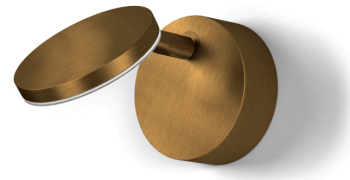

PANZERI

Bella

220-240V AC dimmable (Step DIM)

A05217.011.0509

Data sheet

CODE	A05217.011.0509
SYSTEM POWER CONSUMPTION	5W
EFFICACY	77.6lm/W
LIGHT SOURCE	LED
LIGHT SOURCE LIFETIME	L80 (B10) 70.000h
COLOUR TEMPERATURE	2700K Ra>90
LIGHT DISTRIBUTION	adjustable
POWER SUPPLY	220-240V AC
FREQUENCY	50/60Hz
ELECTRICAL CONFIGURATION	dimmable (Step DIM)
DRIVER	integrated included
NOMINAL LUMINOUS FLUX	460lm
LUMEN OUTPUT	388lm
EFFICIENCY	84.3%
WEIGHT	0,56 Kg
PROTECTION DEGREE	IP20
COLOUR TOLLERANCES	SDCM 3
PACKING DIMENSIONS (CM)	12,0 x 24,0 x 13,0

Ceiling or wall lighting fixture for interiors, with swivelling light beam.
Galvanized sheet metal ceiling or wall bracket.
Die-cast aluminium wall plate in white, black, bronze, mat brass or titanium polyacrylic paint.
Turned brass joints in polyacrylic paint.
Die-cast aluminium structure in polyacrylic paint.
Die-cast aluminium head rotating on three axes in polyacrylic paint.
Modelled acrylic diffuser with mat finish.
Aluminium closing disk in polyacrylic paint.
Push-button to adjust luminosity according to 5 levels of visual comfort.